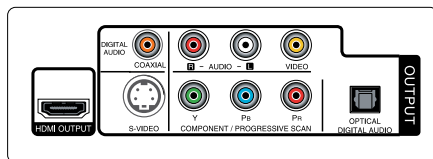

REAR AUDIO/VIDEO INPUTS/OUTPUTS

FRONT