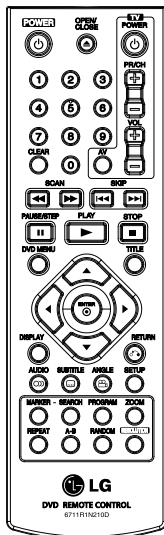

VIDEO CONTENT FORMAT

Composite	480i
Component	480i/480p/720p/1080i
HDMI™	480p/720p/1080i/1080p

USB MEDIA HOST FILE TYPES

JPEG	•
WMA	•
MP3	•
MP3 VBR	•

GRAPHIC USER INTERFACE

Language	English

VIDEO CAPABILITIES

Digital/Analog Conversion	108MHz/14bit
Progressive Scan Output	•
1080i Upscaling	•
1080p Upscaling	•

AUDIO CAPABILITIES

Digital/Analog Conversion	192Khz/24bit
DTS Audio Support	•
Dolby Digital Audio	•
Dolby Digital 2 Ch Down Mix	•
Dynamic Range Control On/Off	•

DVD PLAYBACK FEATURES

Zoom	•
Parental Lock	•
Bookmark Search	•
Resume	•
Chapter Skip (Rew/Fwd)	•
Repeat Play (A/B, Title, Track/Chapter, All)	•
Closed Caption	•

OTHER FEATURES

Screen Saver Mode	•
Black Level Adjustment	•

FRONT PANEL INPUTS/OUTPUTS

USB Port	1

REAR PANEL INPUTS/OUTPUTS

Digital Audio Out/Optical	1
Digital Audio Out/Coaxial	1
Audio L/R Out	1
Component Video Out	1
S-Video Out	1
Composite Video Out	1
HDMI™ Out	1

SUPPLIED ACCESSORIES

Remote Control Type	Universal
A/V Cable (RCA Type)	•
Battery (Size)	2 (AA)
User Manual	•
Warranty Card	•
Customer Registration Card	•

POWER

Power System	AC 120V/60Hz
Power Off Consumption	1W under
Maximum Power Consumption	10W

SPECIFICATIONS

Cabinet Color	Black
Dimensions (W x H x D)	16.9" x 1.4" x 7.7"
Weight	5.9 lbs
Dimensions w/Packaging (W x H x D)	20.8" x 10.0" x 4.4"
Weight In Package	8.1 lbs
UPC	719192171169
Warranty	1 Year Parts/90 Days Labor

REMOTE