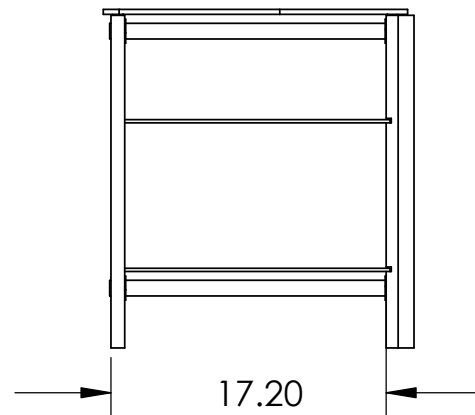

8mm Glass

5mm Glass

Maximum Weight Capacity:
 Top Shelf 150 lbs.
 Middle Shelf 60 lbs.
 Bottom Shelf 80 lbs.

PROPRIETARY AND CONFIDENTIAL
 THE INFORMATION CONTAINED IN THIS DRAWING IS THE SOLE PROPERTY OF SANUS SYSTEMS. ANY REPRODUCTION IN PART OR AS A WHOLE WITHOUT THE WRITTEN PERMISSION OF SANUS SYSTEMS IS PROHIBITED.