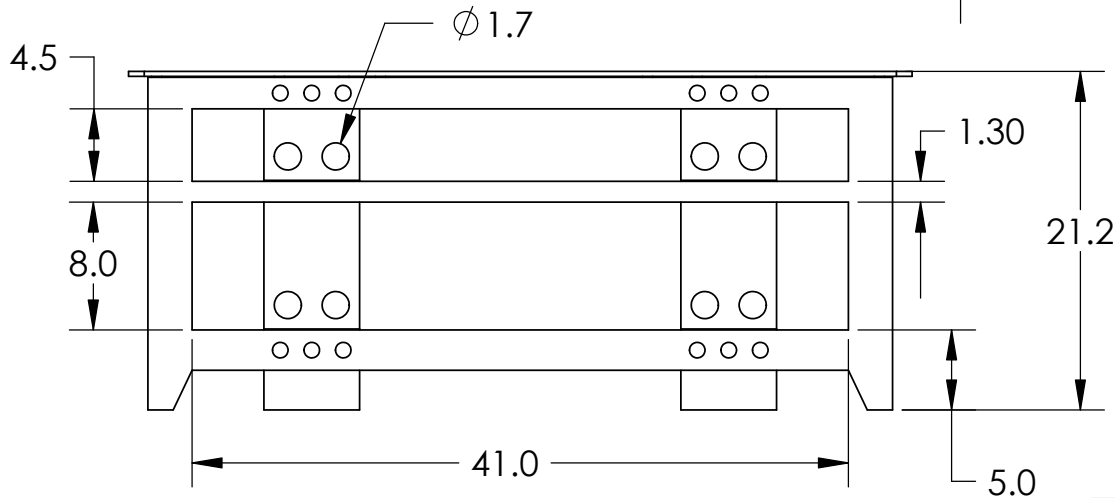

8mm Glass

5mm Glass

Maximum Weight Capacity:
 Top Shelf 150 lbs.
 Middle Shelf 60 lbs.
 Bottom Shelf 80 lbs.

PROPRIETARY AND CONFIDENTIAL
 THE INFORMATION CONTAINED IN THIS DRAWING IS THE SOLE PROPERTY OF SANUS SYSTEMS. ANY REPRODUCTION IN PART OR AS A WHOLE WITHOUT THE WRITTEN PERMISSION OF SANUS SYSTEMS IS PROHIBITED.