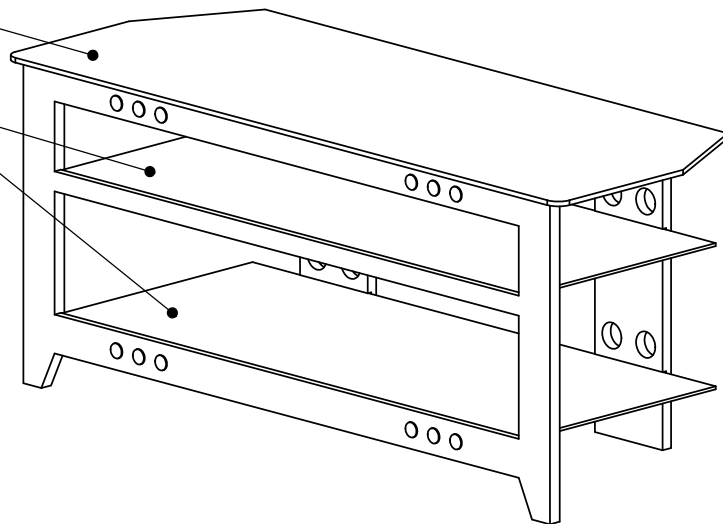

8mm Glass

5mm Glass

Maximum Weight Capacity:
 Top Shelf 150 lbs.
 Middle Shelf 60 lbs.
 Bottom Shelf 80 lbs.

PROPRIETARY AND CONFIDENTIAL
 THE INFORMATION CONTAINED IN THIS DRAWING IS THE SOLE PROPERTY OF SANUS SYSTEMS. ANY REPRODUCTION IN PART OR AS A WHOLE WITHOUT THE WRITTEN PERMISSION OF SANUS SYSTEMS IS PROHIBITED.

	NAME	DATE
DRAWN	NAS	11/14/05
CHECKED		
ENG APPR.		
MFG APPR.		
Q.A.		

SANUS SYSTEMS

TITLE:

NFV49

Natural Furniture

SCALE: 1:12

SHEET 1 OF 1