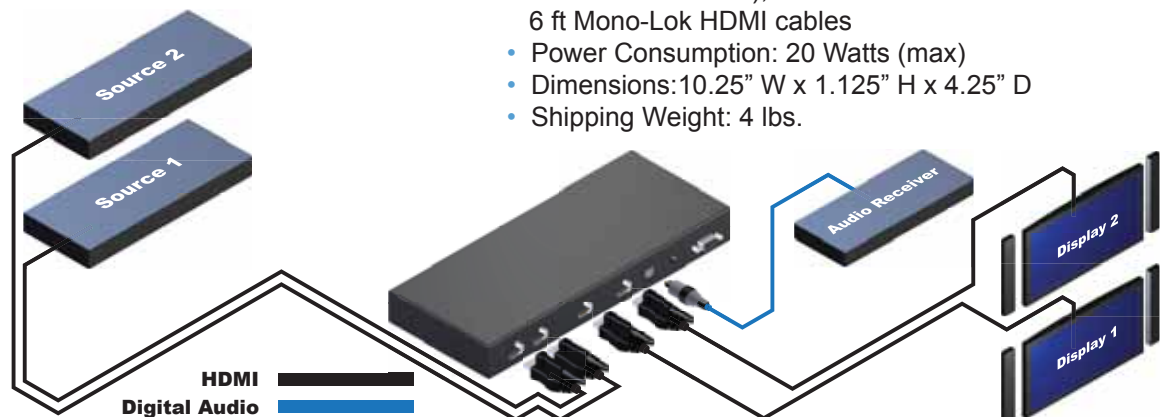

Linear®
Building On Innovation.
(760) 438-7000

USA & Canada (800) 421-1587 & (800) 392-0123

Toll Free FAX (800) 468-1340

www.linearcorp.com