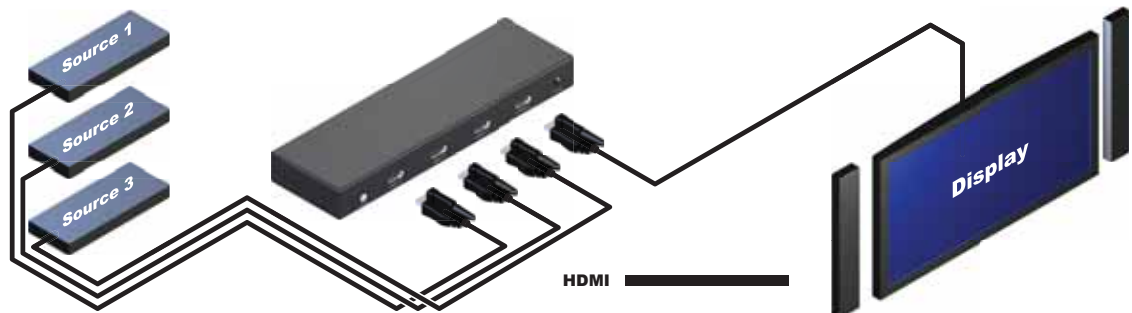

### Connect Three HDMI Compliant Devices to One Display

You can now enjoy the benefits of HDMI 1.3 while connecting multiple sources to one display. Linear's HDMI 3x1 switcher routes three high definition video signals with multichannel digital audio to one display with resolutions up to 1080p. Three inputs accommodate the simultaneous connection of up to three HDMI 1.3 high definition video sources. It supports HDMI compatible equipment such as HD cable and HD satellite set top boxes, HD DVRs, HD-DVD players, Blu-ray Disc players, and other sources with an HDMI output. The output sends the high definition audio/video signals to a high definition display. Switching is done via the IR remote that is provided with the unit.

### How It Works

Simply connect all your sources to the switcher's HDMI inputs. Then, connect your display to the switcher's HDMI output. Once the sources, the switcher, and the display are powered and connected, you simply select which source you want to view using the IR remote or the select button on the front panel.

### Features

- Switch easily between any three HDMI sources
- Discrete push button for local switching
- Extends the range of HDMI compliant devices by equalizing the HDMI signal
- Maintains high resolution video - beautifully, with sharp HDTV resolutions up to 1080p, 2k, and computer resolutions up to 1920 x 1200.
- HDMI 1.3 / HDCP compliant

### Specifications

- Single Link Bandwidth: 225 MHz
- Input Video Signal: 1.2 Volts p-p
- Input DDC Signal: 5 Volts p-p (TTL)
- Single Link Range: 1080p/1920 x 1200
- HDMI Connector: Type A 19 pin female
- Remote Control Port: Mini-Stereo Jack
- Includes: Power Supply: 5V DC (Regulatory Approvals Include UL and CE), RMT-3IR remote control and three 6 ft Mono-Lok HDMI cables
- Power Consumption: 5 Watts (max)
- Dimensions: 9.25" W x 1" H x 2.75" D
- Shipping Weight: 4 lbs.